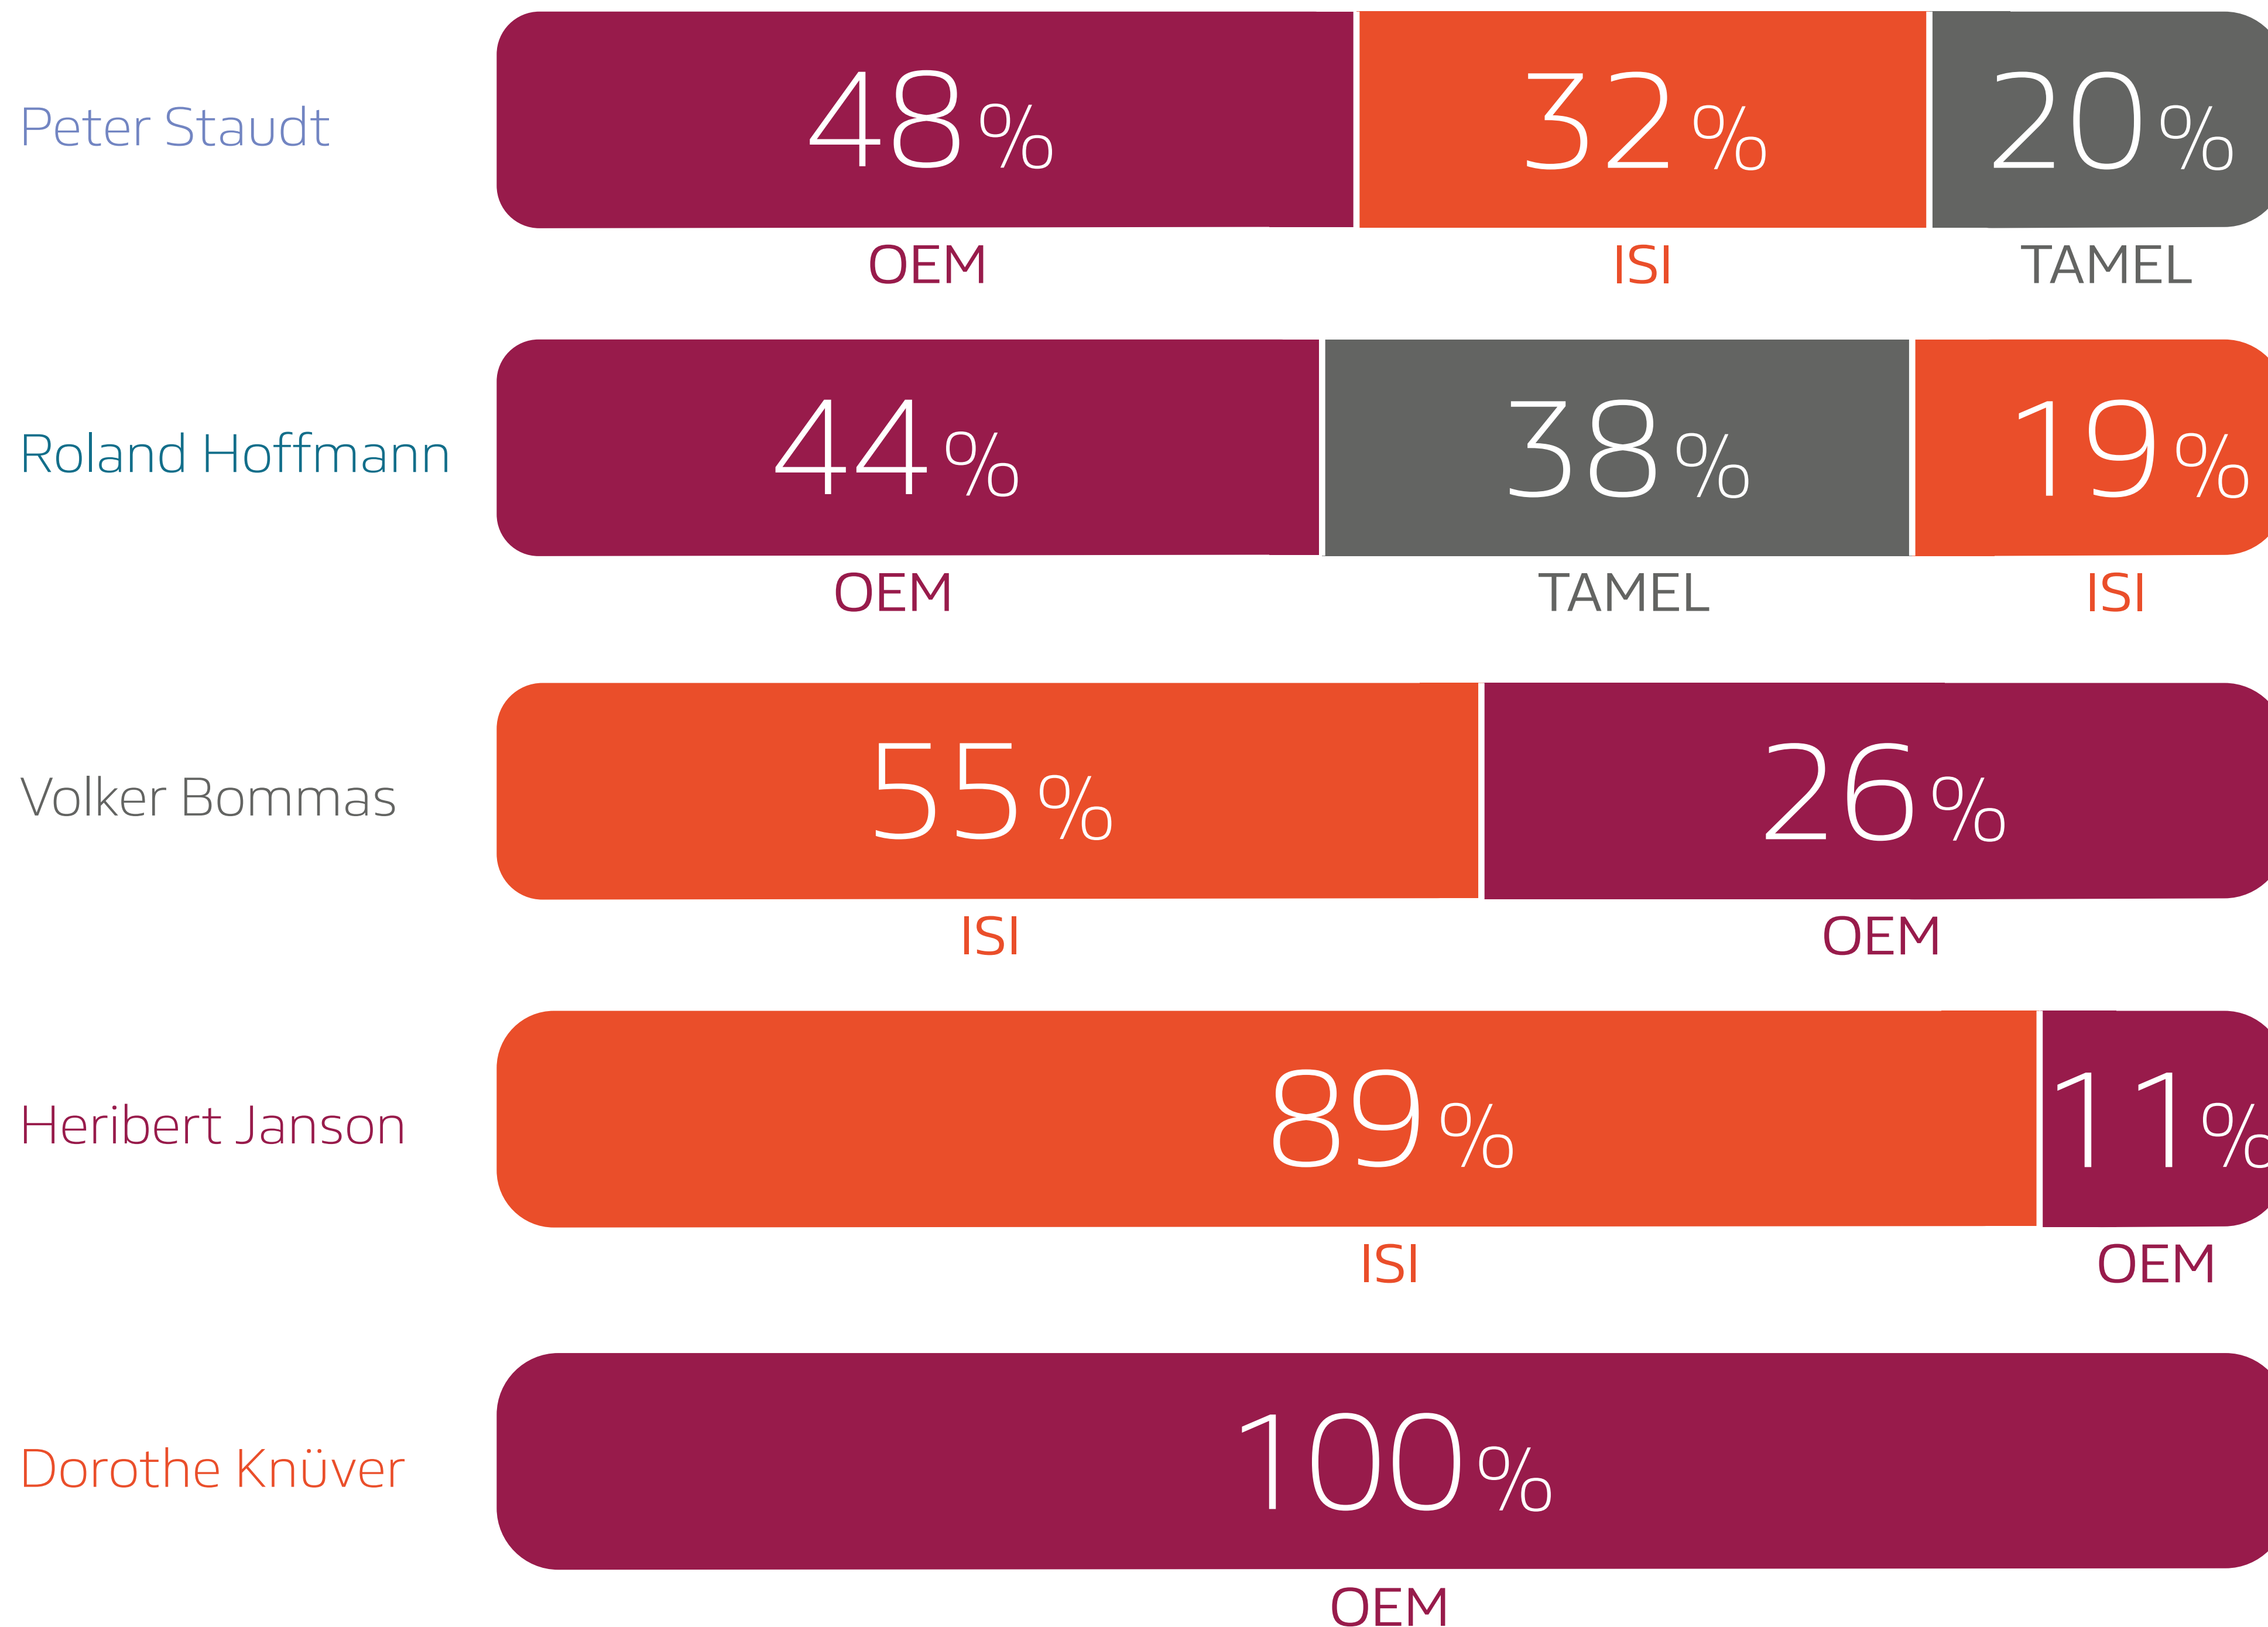

TEAM REPORT OVERVIEW

TOP PRODUCT PER SALES REP