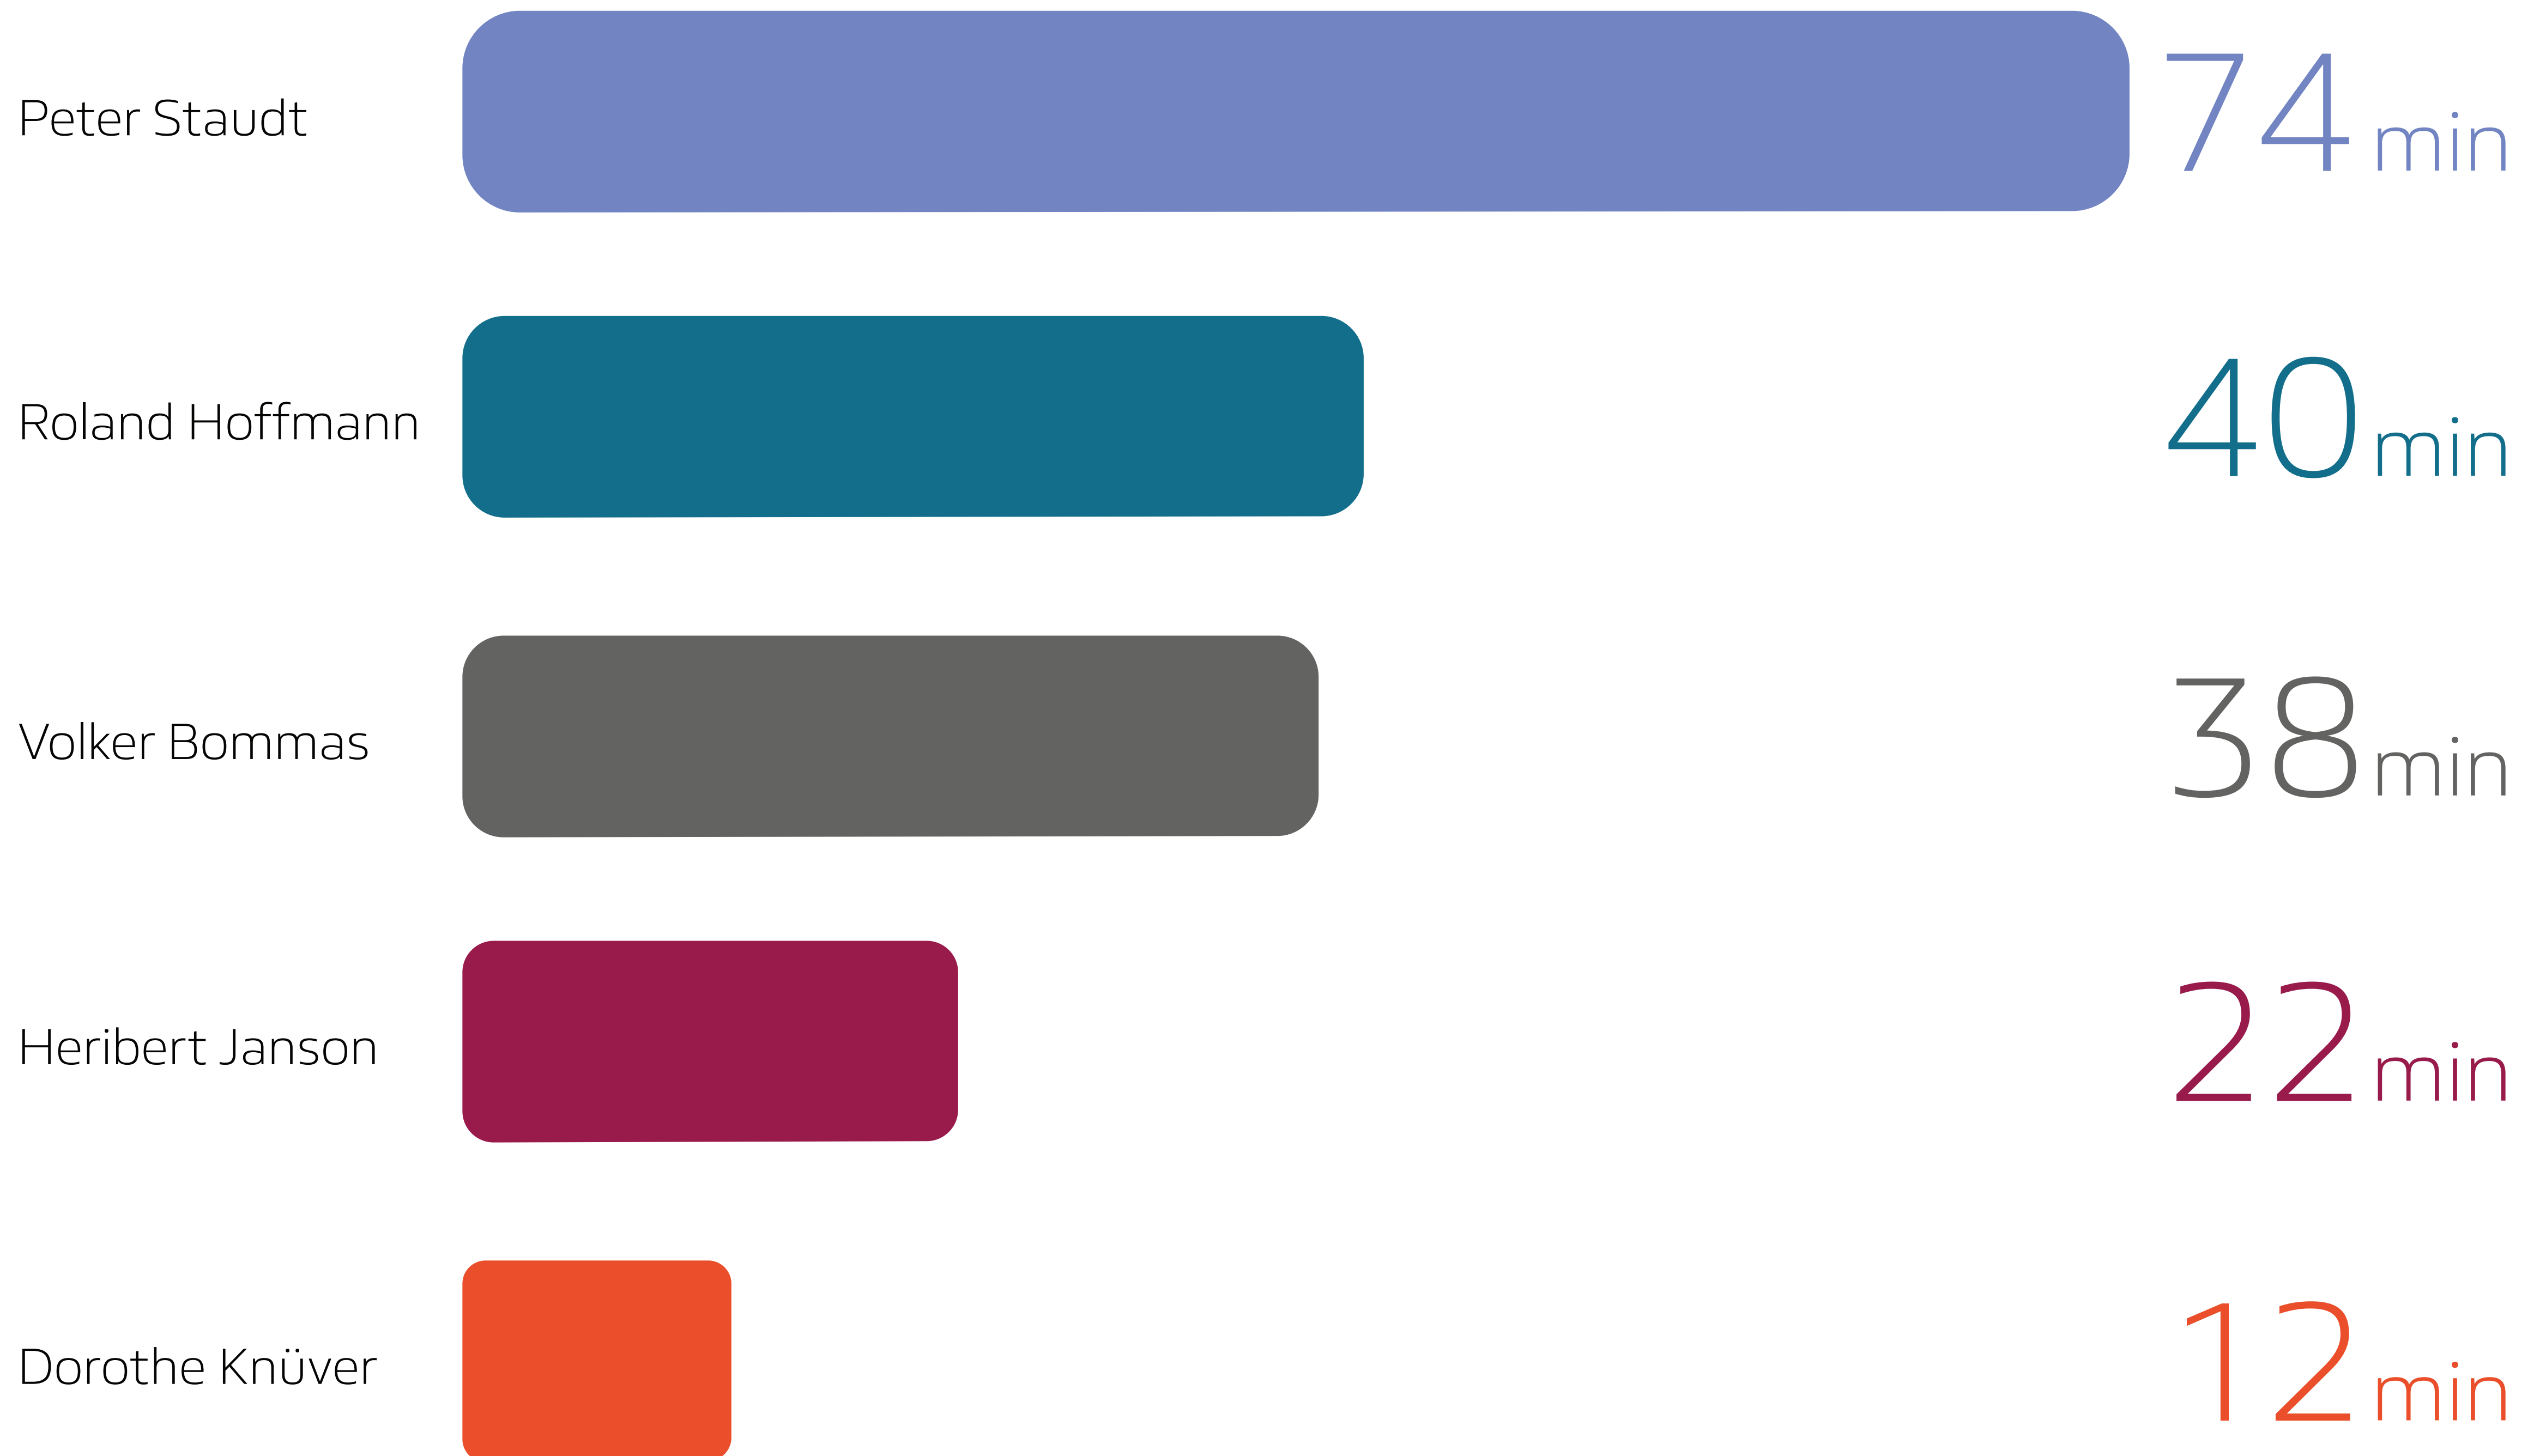

TEAM REPORT OVERVIEW

Sales Team: ATB Welzheim
Sales Reps: Volker Bommas
Roland Hoffmann
Heribert Janson
Dorothe Knüver
Peter Staudt
Location: SPS IPC Drives 2015
Time Range: 23.11.2015 - 27.11.2015

NUMBER OF SESSIONS - RANKING

TEAM REPORT OVERVIEW

Sales Team: ATB Welzheim
Sales Reps: Volker Bommas
Roland Hoffmann
Heribert Janson
Dorothe Knüver
Peter Staudt
Location: SPS IPC Drives 2015
Time Range: 23.11.2015 - 27.11.2015

AVERAGE LENGTH OF A SESSION - RANKING