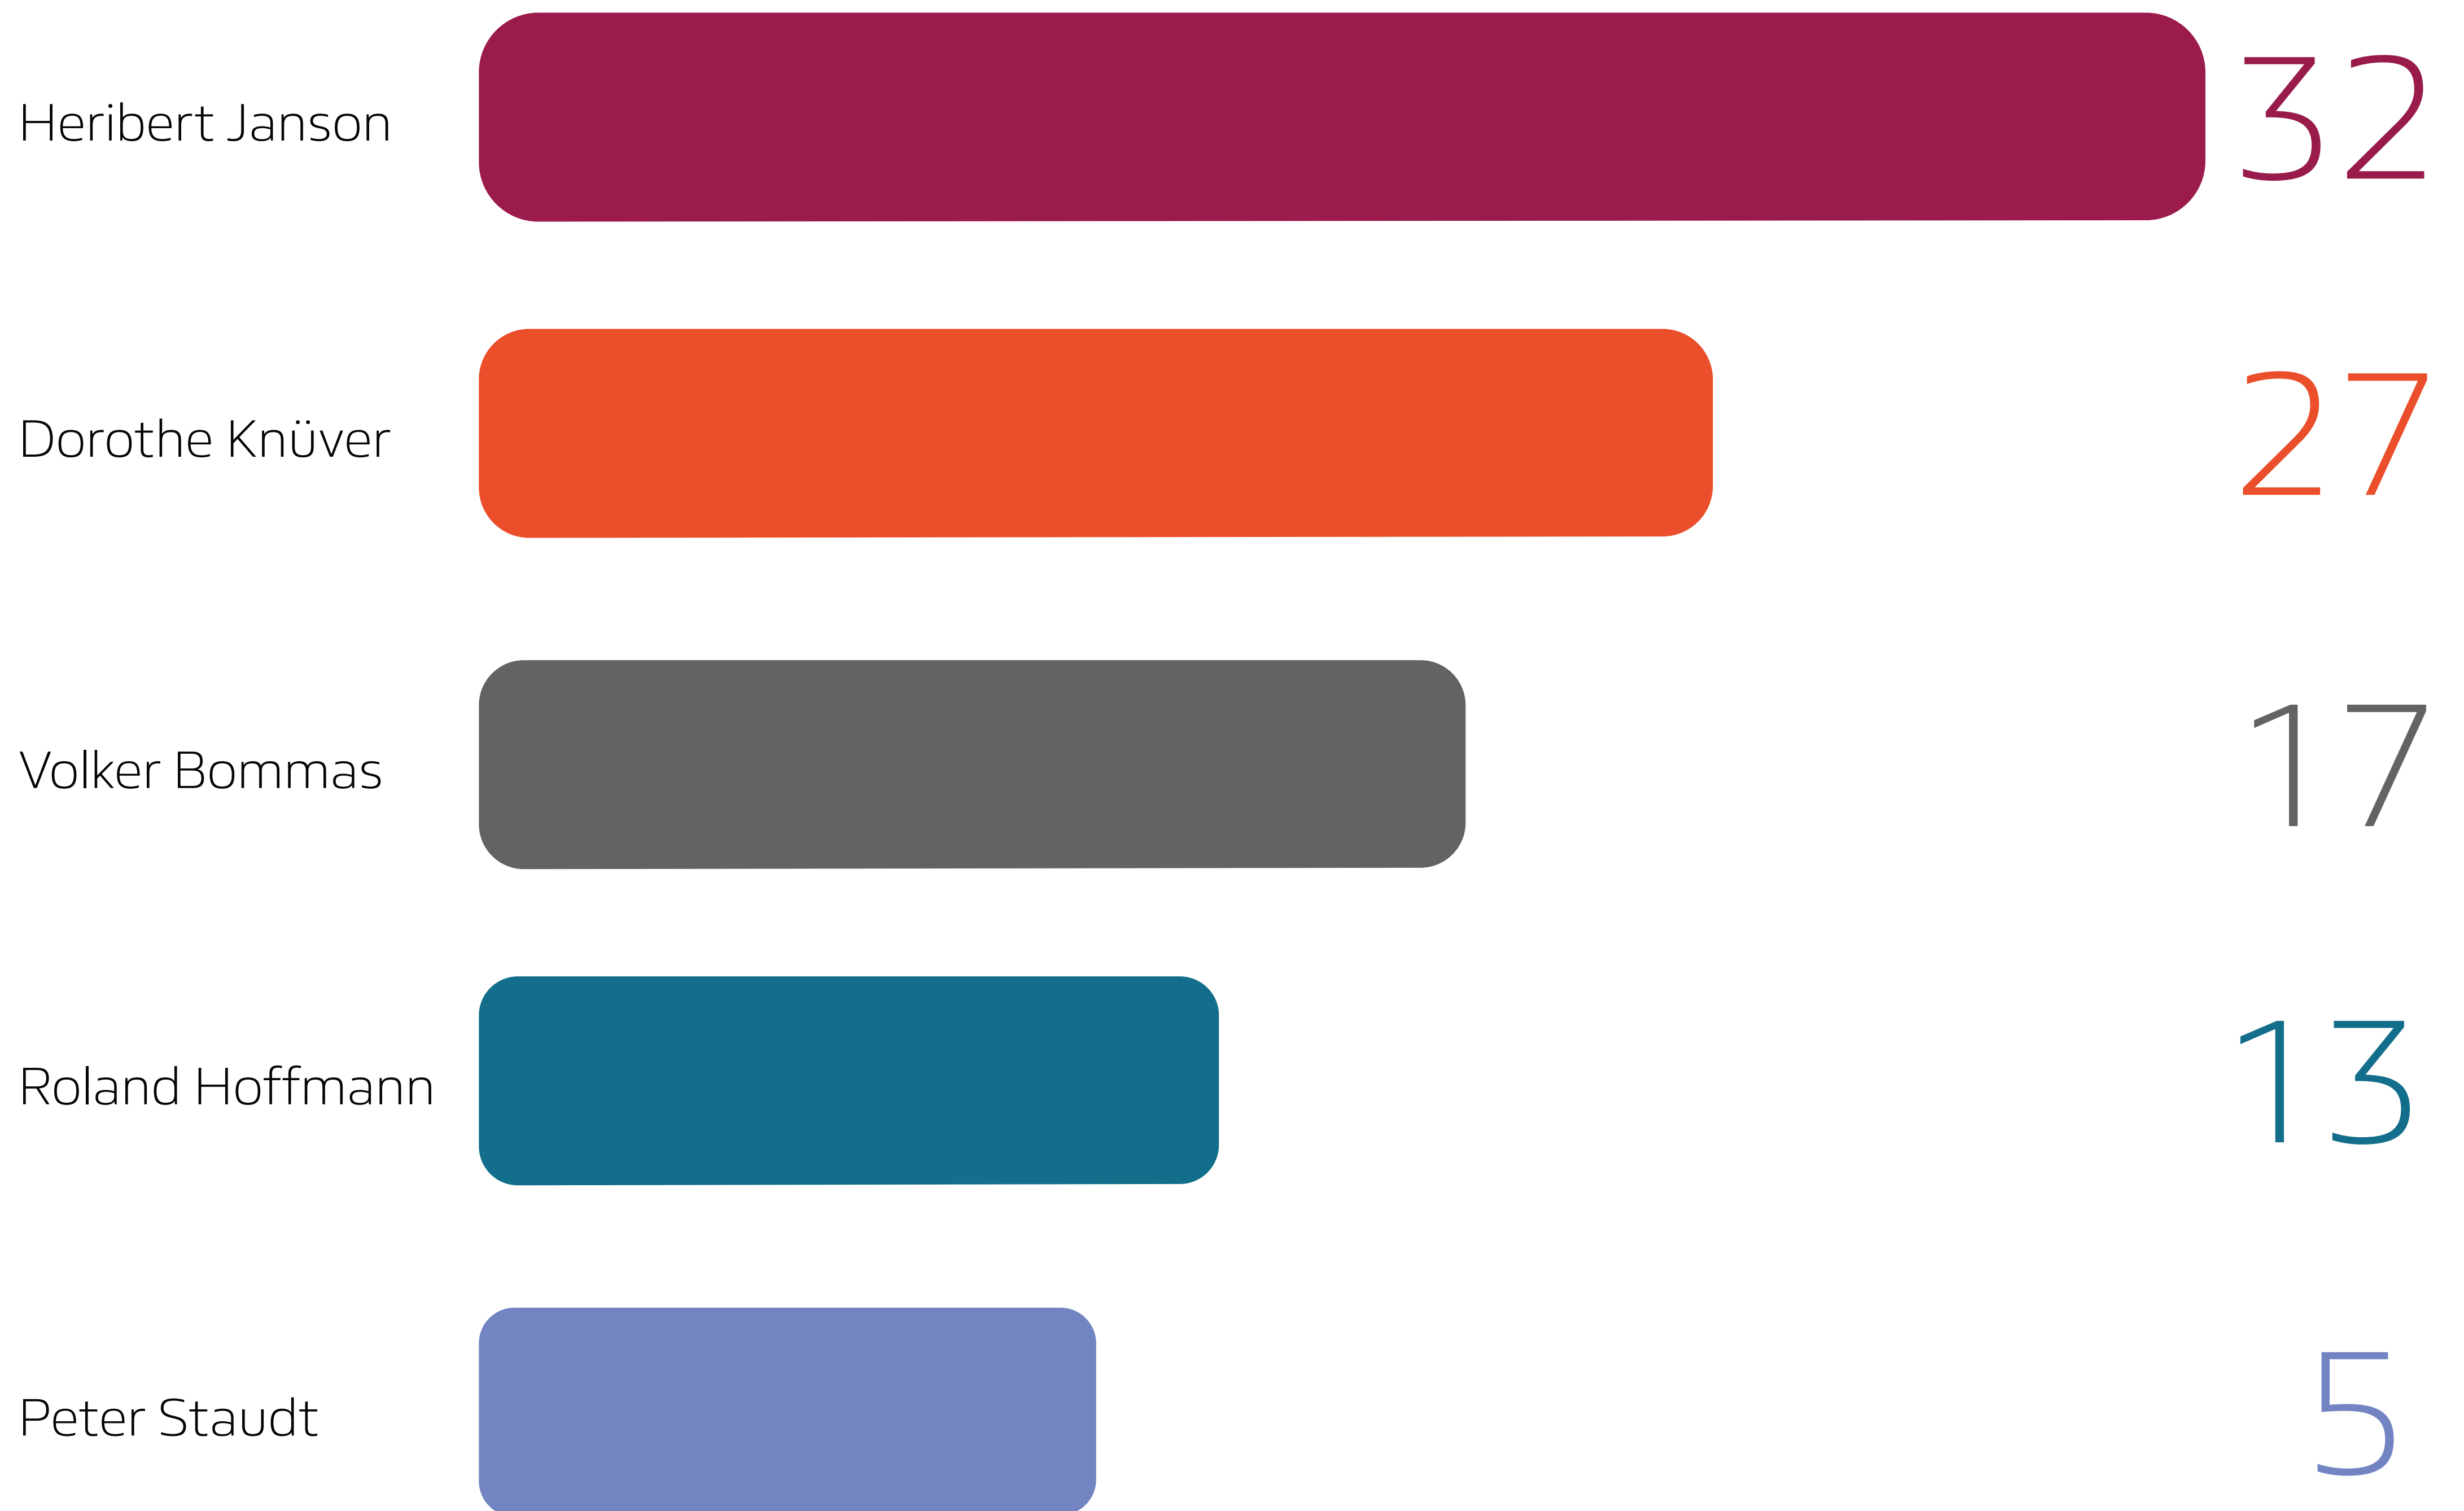

TEAM REPORT OVERVIEW

Sales Team: ATB Welzheim
Sales Reps: Volker Bommas
Roland Hoffmann
Heribert Janson
Dorothe Knüver
Peter Staudt
Location: SPS IPC Drives 2015
Time Range: 23.11.2015 - 27.11.2015

NUMBER OF SESSIONS - RANKING

TEAM REPORT OVERVIEW

Sales Team: ATB Welzheim
Sales Reps: Volker Bommas
Roland Hoffmann
Heribert Janson
Dorothe Knüver
Peter Staudt
Location: SPS IPC Drives 2015
Time Range: 23.11.2015 - 27.11.2015

AVERAGE LENGTH OF A SESSION - RANKING